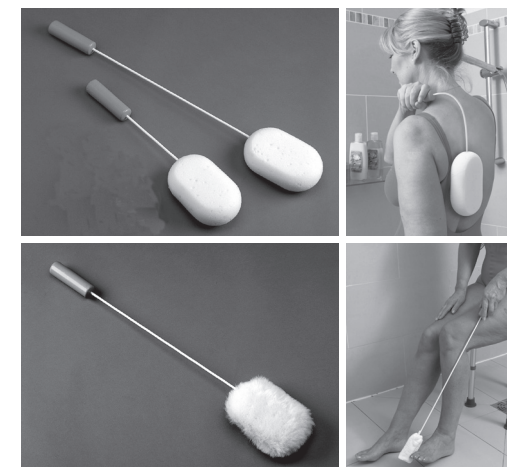

- **Fåreskindspude:** Pude af dobbelt tykkelse, der er monteret på en plastbelagt metaltråd med tykt håndtag. Passer til vask eller talkumpåføring. Størrelse 95×125mm (3 ¾×5").
- **Svampe med langt håndtag:** Svampe, der er monteret på plastbelagte metaltråde med tykke håndtag. Fås i 2 længder.
- **Tåvasker:** Hvid frotté-belagt metaltrådsstel til vaskning mellem tæer. Monteret på plastbelagt metaltråd med tykt håndtag.

Homecraft Long Handled Bathing Accessories

New Code	Old Code	Description
09 107 7668	AA1841C	Long Handled Sheepskin Pad
09 107 7569	AA1831B	Long Handled Sponge 380mm (15")
09 107 7585	AA1831CW	Long Handled Sponge 610mm (24")
09 107 7593	AA1831CY	Long Handled Sponge 610mm (24") Retail Packed
09 107 7726	AA1847	Long Handled Toe Washer

Directions for use

Bend the plastic-coated wire shaft to desired shape to make reaching easier.

Cleaning and Care

Wash with warm soapy water, rinse clean and allow to dry.

Products available in the Homecraft Long Handled Bathing Accessory Range:

- **Sheepskin Pad:** Double thickness pad mounted on plastic-coated wire with built-up handle. Suitable for washing or powdering. Size 95×125mm (3 ¾×5").
- **Long Handled Sponges:** Sponges mounted on plastic-coated wires with built-up handles. Available in 2 lengths.
- **Toe Washer:** White towelling covering a wire frame for washing between toes. Mounted on plastic-coated wire with built-up handle.

These user instructions are available in large print, please contact Patterson Medical Customer Services for a copy. Please retain these instructions for future reference.

Manufactured for Patterson Medical Ltd.

Nunn Brook Road, Huthwaite,
Sutton-in-Ashfield, Nottinghamshire,
NG17 2HU, UK.

UK: Tel: 08444 124 330 Fax: 08448 730 1000
www.pattersonmedical.com

International: Tel: +44 1623 448 706
Fax: +44 1623 448 784

Patterson Medical Products, Inc.

28100 Torch Parkway Suite 700,
Warrenville, IL 60555-3938.
Tel: 1-800-323-5547 Telefax: 1-800-547-4333

Patterson Medical Australia

PO Box 1006, North Ryde, NSW Australia 2113.
Tel: 1300 473 422 Fax: 1300 766 473

Patterson Medical France

Zone Industrielle de Montjoly,
11 Avenue de l'Industrie - CS 40712
08013 Charleville-Mézières Cedex, France.
Tel: 03 24 52 61 15 Fax: 03 24 52 90 34